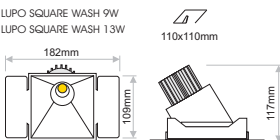

Model	Power	CCT	LED Source	Type	CRI	Beam Angle	Colour	Dimming Option	Accessories
LUPO Square Wash <i>(LUPO SW)</i>	9W (9)	2700K (27L)	950lm	Fixed (FX)	95 (95)	15° (15)	White (WH) Black (BL)	Without Driver (00)	COVER Standard (01) ↓ [XX] ↑ EXTRAS No Extras (10) Emergency (11)
		3000K (30L)	1010lm			38° (38)		Non-Dimmable (ND)	
		3500K (35L)	1040lm			60° (60)		Analogue (1-10V) (A1)	
		4000K (40L)	1080lm			DMX (DX)			
		5000K (50L)	1090lm			DALI (DL)			
	13W (13)	2700K (27L)	1240lm			15° (15) 24° (24)	Wireless* (WL)		
		3000K (30L)	1325lm						
		3500K (35L)	1365lm						
		4000K (40L)	1420lm						
		5000K (50L)	1430lm						
	38W (38)	2700K (27L)	4180lm						
		3000K (30L)	4425lm						
		3500K (35L)	4570lm						
		4000K (40L)	4712lm						
		5000K (50L)	4800lm						

* The wireless dimming option includes driver and Bluetooth dimming accessory.

Ordering Code Example: LUPO SW38-30L-FX-95-24-WH-ND-00

LUPO SQUARE WASH 9W
LUPO SQUARE WASH 13W